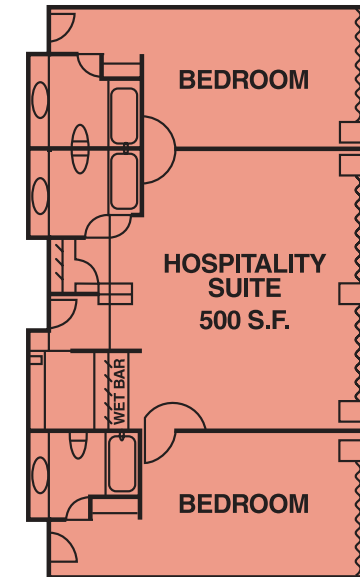

- Over 1,000 new luxury tower and courtyard guestrooms
- Over 20,000 square feet of meeting and banquet space

- Flexible breakout rooms, hospitality suites and full ballroom set-ups
- Fully staffed banquet/catering department
- State-of-the-art audio/visual capabilities

Palace STATION!

A great choice for your next meeting in Las Vegas!

Function Space

ROOM	DIMENSIONS	SQUARE FOOTAGE	CEILING HEIGHT	RECEPTION	THEATER	CLASSROOM	BANQUET
GRAND BALLROOM	162' X 105'	17,000	11'5"	1700	1,800	1100	1,400
SALON A	51' X 51'	2,643	11'5"	275	275	175	200
SALON B	57' X 60'	3,420	11'5"	350	350	250	300
SALON C	25' X 40'	1,000	11'5"	100	100	70	80
SALON D	23' X 39'	897	11'5"	95	100	72	72
SALON E	36' X 34'	1,224	11'5"	120	130	80	95
SALON F	46' X 47'	2,162	11'5"	220	230	145	165
SALON G	40' X 47'	1,880	11'5"	195	200	126	150
PRE-FUNCTION AREA			1,250				
BALLROOM FOYER		3,300					
HOSPITALITY SUITES							