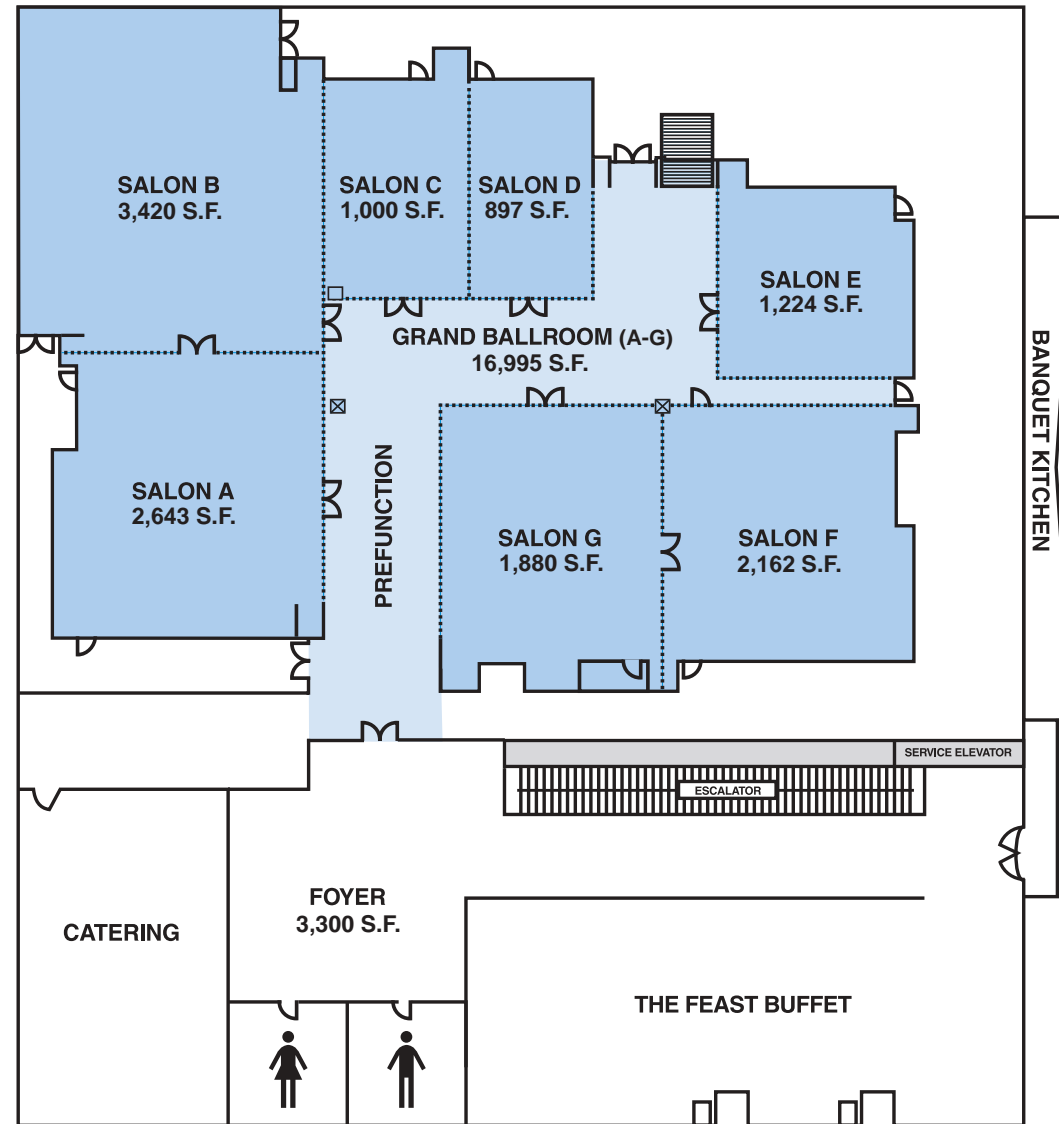

- Over 1,000 new luxury tower and courtyard guestrooms
- Over 20,000 square feet of meeting and banquet space

- Flexible breakout rooms, hospitality suites and full ballroom set-ups
- Fully staffed banquet/catering department
- State-of-the-art audio/visual capabilities

Palace STATION!

A great choice for your next meeting in Las Vegas!

Function Space

ROOM	DIMENSIONS	SQUARE FOOTAGE	CEILING HEIGHT	RECEPTION	THEATER	CLASSROOM	BANQUET
GRAND BALLROOM	162' X 105'	17,000	11'5"	1700	1,800	1100	1,400
SALON A	51' X 51'	2,643	11'5"	275	275	175	200
SALON B	57' X 60'	3,420	11'5"	350	350	250	300
SALON C	25' X 40'	1,000	11'5"	100	100	70	80
SALON D	23' X 39'	897	11'5"	95	100	72	72
SALON E	36' X 34'	1,224	11'5"	120	130	80	95
SALON F	46' X 47'	2,162	11'5"	220	230	145	165
SALON G	40' X 47'	1,880	11'5"	195	200	126	150
PRE-FUNCTION AREA			1,250				
BALLROOM FOYER		3,300					
HOSPITALITY SUITES							

- Salons/Grand Ballroom
- Hospitality Suites

Palace
STATION!